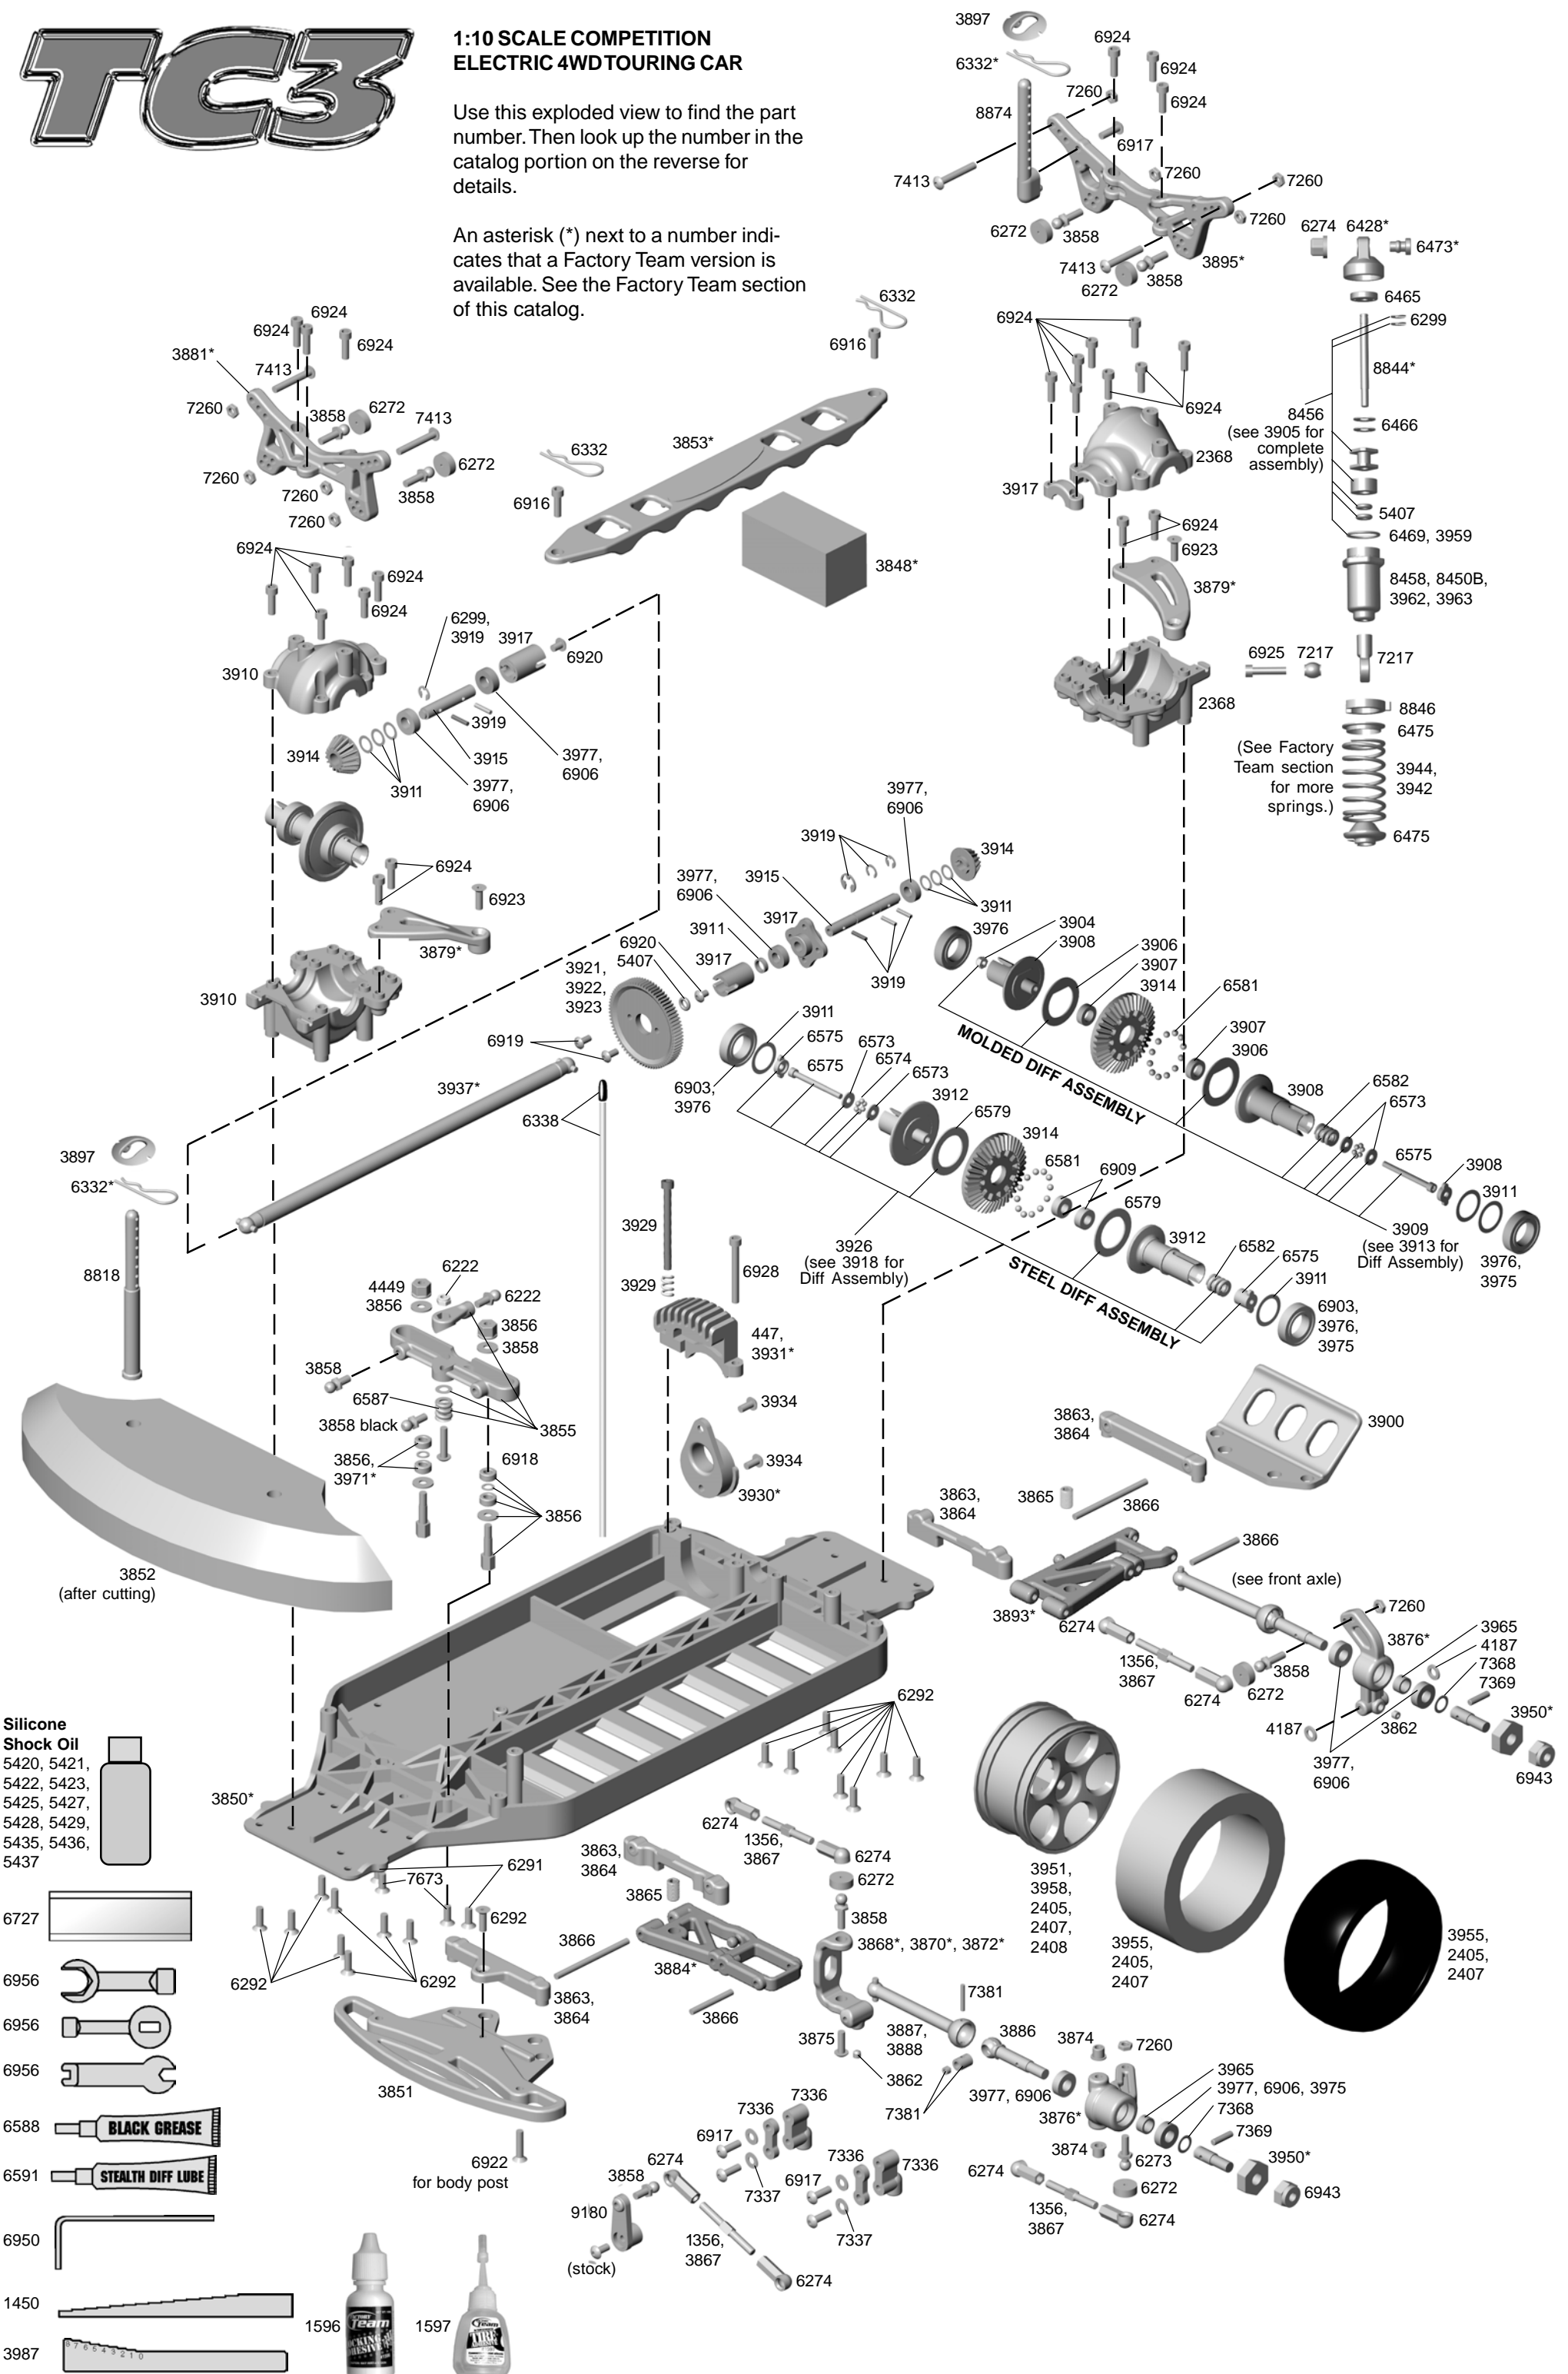

## 1:10 SCALE COMPETITION ELECTRIC 4WD TOURING CAR

Use this exploded view to find the part number. Then look up the number in the catalog portion on the reverse for details.

An asterisk (\*) next to a number indicates that a Factory Team version is available. See the Factory Team section of this catalog.

## PARTS LIST

6918	4-40 x 1/2 B.H. Screw	6	2.00
6919	4-40 x 5/16 B.H. Screw	6	2.00
6920	4-40 x 3/16 B.H. Screw	6	2.00
6922	4-40 x 1/2 F.H. Screw	6	2.00
6923	4-40 x 3/4 F.H. Screw	6	2.00
6924	4-40 x 3/8 S.H. Screw	6	2.00
6925	4-40 x 1/2 S.H. Screw	6	2.00
6928	4-40 x 1 S.H. Screw	6	2.00
6950	Allen Wrench Set	set	2.50
6956	Molded Tool Set	set	4.50
7217	Shock Rod Ends, with plastic pivot ball	2	3.00
7260	4-40 Small Pattern Plain Nut	12	2.00
7336	Steering Servo Mount Kit	set	2.50
7337	Servo Mount Washers, steel	4	1.00
7368	Universal Shims, fits 3/16 axles	14	1.50
7369	1/16 Axle Roll Pins	4	1.00
7381	CVD Rebuild Kit, ( for two axles )	set	8.50
7413	4-40 x 3/4 B.H.C. Screw	6	2.00
7673	4-40 x 5/16 F.H. Screw	6	2.00
8456	VCS Macro Shock Rebuild Kit (O-rings, VC bobbin and foam)	set	3.00
8458	VCS Macro Shock Body, molded	1	4.00
8818	Front Body Mount Posts	pr	3.50
8844	Shock Shaft, .35 stroke	1	3.00
8846	Shock Preload Clips, 5 sizes	set	3.00
8874	Rear Body Mount Posts	pr	3.50
9180	Servo Horns, molded	set	2.50